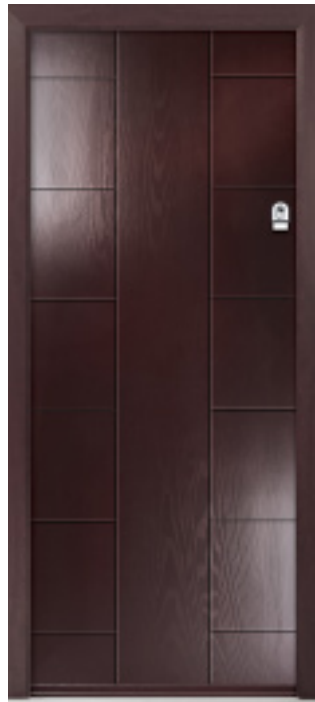

Door/Frame Colour: **Rosewood**