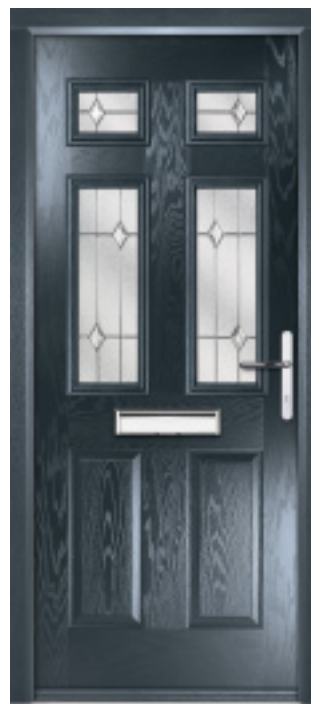

Door/Frame Colour: **Anthracite Grey**
Decorative Glass: **Montana**