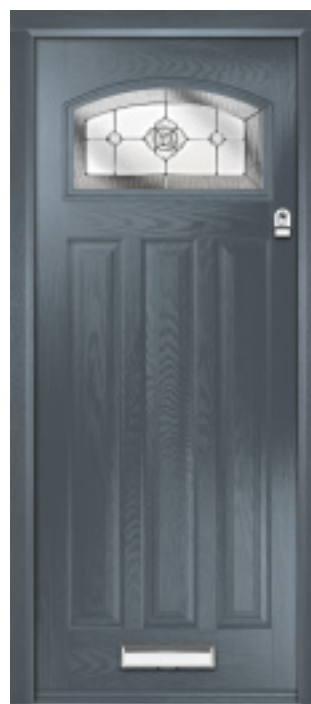

Door/Frame Colour: **Slate Grey**
Decorative Glass: **Crystal Flowers**