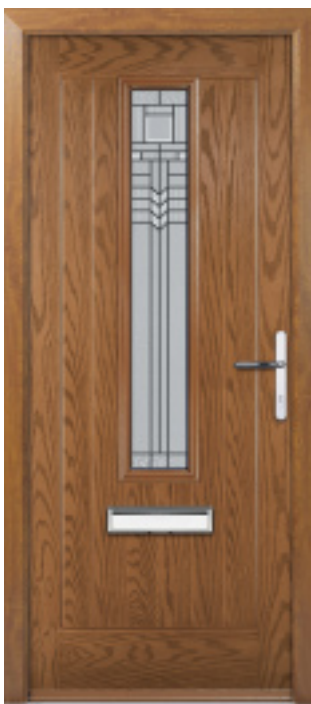

Door/Frame Colour: **Golden Oak**
Decorative Glass: **Oak Park**