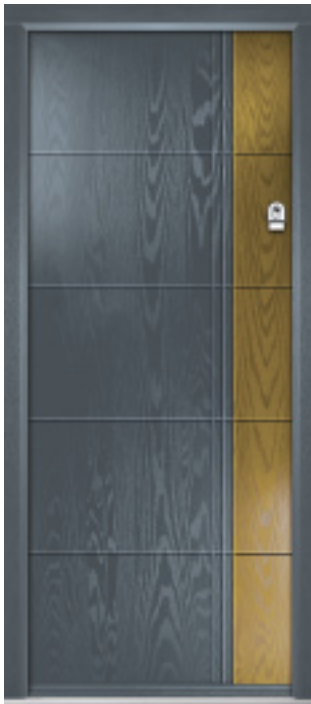

Door/Frame Colour: **Slate Grey**
Accent Colour: **Irish Oak**