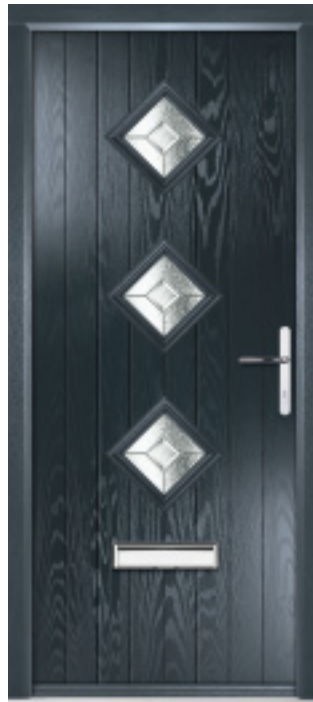

Door/Frame Colour: **Anthracite Grey**
Decorative Glass: **Majestic**