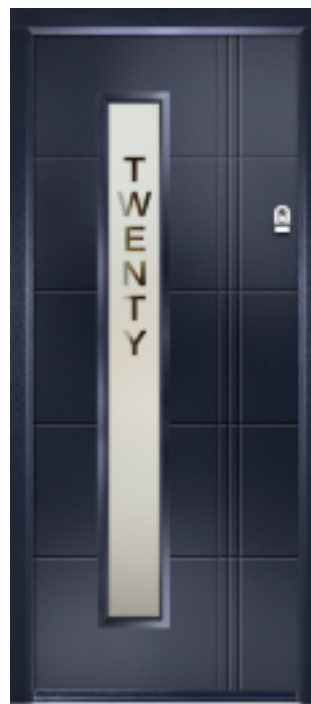

Door/Frame Colour: **Steel Blue**
Decorative Glass: **Numbers (Style C)**