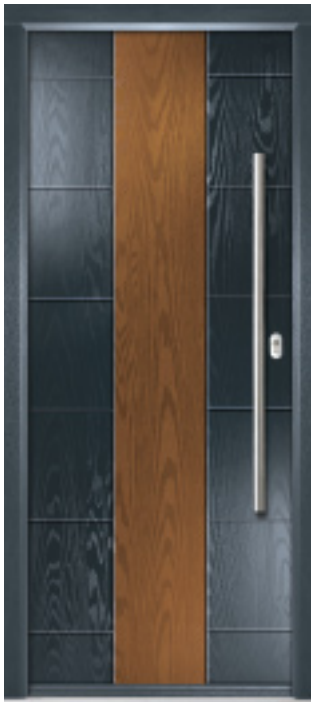

Door/Frame Colour: **Anthracite Grey**  
Accent Colour: **Teal**

Door/Frame Colour: **Slate Grey**

Door/Frame Colour: **Cement Grey**  
Decorative Glass: **Numbers (Style C)**

Door/Frame Colour: **Prussian Blue/Anthracite**  
Decorative Glass: **Etched Lines**