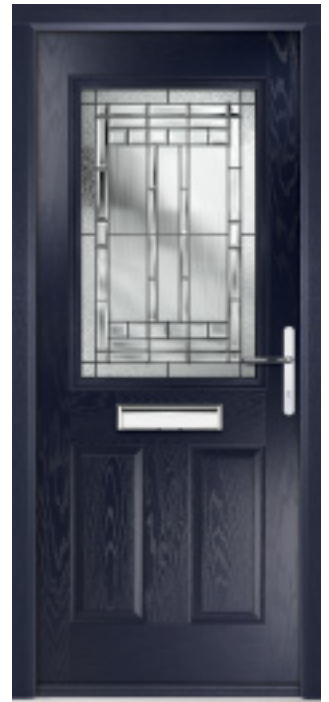

Door/Frame Colour: **Steel Blue**
Decorative Glass: **Michigan**